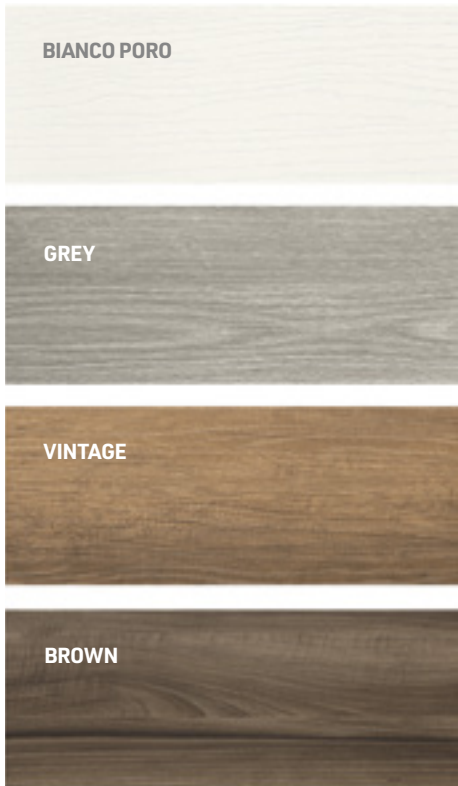

Finitura / Finish / Finition  
| **Brown**

Top / Top / Plan  
**Mineral Bianco opaco / Matt White mineral / Mineral Blanc mat**

028 smile

Finitura / Finish / Finition  
**Vintage**

Colore / Colour / Couleur  
**Bianco opaco / Matt White / Blanc mat**

club / smile

Finiture / Finishes / Finitions

Top / Top / Plan.  
Mineral Bianco opaco / Matt White mineral / Mineral Blanc mat

smile

029

Finitura / Finish / Finition  
**Bianco Poro**

club / smile

Finiture / Finishes / Finitions

Top / Top / Plan  
**Mineral Bianco lucido / Glossy White mineral / Mineral Blanc brillant**

**030**

*smile*

Finitura / Finish / Finition  
**Vintage**

club / smile

Finiture / Finishes / Finitions

Top / Top / Plan  
**Ocritech Bianco opaco / Matt White Ocritech / Ocritech Blanc mat**