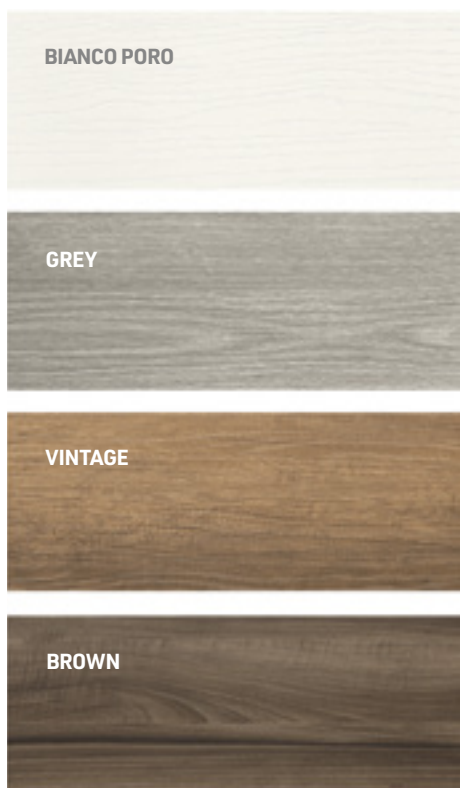

club / smile

Finiture / Finishes / Finitions

BIANCO PORO

GREY

VINTAGE

BROWN

Top / Top / Plan  
**Ocritech Bianco opaco / Matt White Ocritech / Ocritech Blanc mat**

# Smile Blocks

composizioni / compositions / compositions

032 smile blocks

Finitura / Finish / Finition  
**Brown**

club / smile blocks

Finiture / Finishes / Finitions

| 80 |

033

smile blocks

Finitura / Finish / Finition  
Grey

Finitura / Finish / Finition  
**Vintage**

**035**

Finitura / Finish / Finition  
**Bianco Poro**

**034**

*smile blocks*

*Club / Collection*