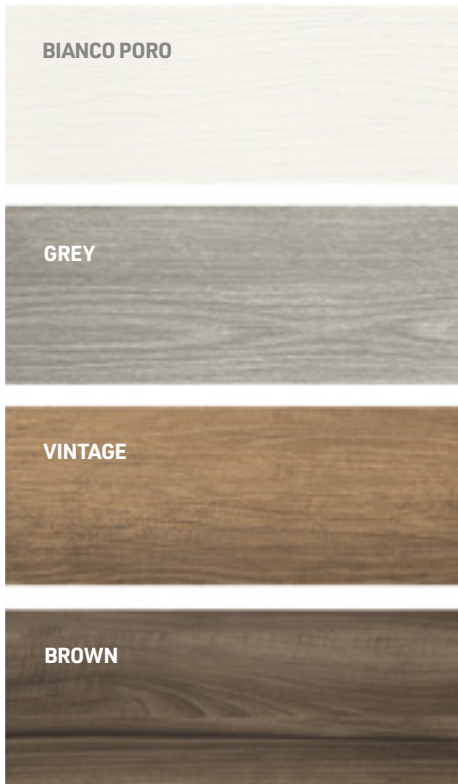

Finitura / Finish / Finition  
| **Brown**

Top / Top / Plan  
**Mineral Bianco opaco / Matt White mineral / Mineral Blanc mat**

028 smile

Finitura / Finish / Finition  
**Vintage**

Colore / Colour / Couleur  
**Bianco opaco / Matt White / Blanc mat**

club / smile

Finiture / Finishes / Finitions

Top / Top / Plan.  
Mineral Bianco opaco / Matt White mineral / Mineral Blanc mat

smile

029

Finitura / Finish / Finition  
**Bianco Poro**

club / smile

Finiture / Finishes / Finitions

Top / Top / Plan  
**Mineral Bianco lucido / Glossy White mineral / Mineral Blanc brillant**

**030**

*smile*

Finitura / Finish / Finition  
**Vintage**

club / smile

Finiture / Finishes / Finitions

Top / Top / Plan  
**Ocritech Bianco opaco / Matt White Ocritech / Ocritech Blanc mat**

club / smile

Finiture / Finishes / Finitions

BIANCO PORO

GREY

VINTAGE

BROWN

Top / Top / Plan  
**Ocritech Bianco opaco / Matt White Ocritech / Ocritech Blanc mat**