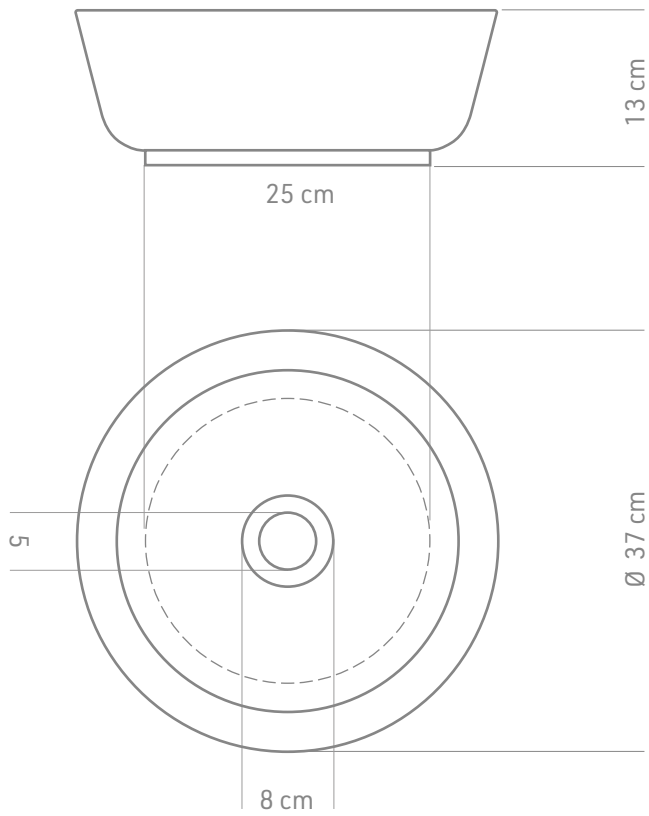

*Smile*

composizioni / compositions / compositions

**020**

smile

Colore / Colour / Couleur  
**Bianco opaco / Matt White / Blanc mat**

Finitura / Finish / Finition  
**Grey**

club / smile

Top / Top / Plan  
L'avano soprapiano / Washbasin countertop / Vasque a poser  
**Ocritech Bianco opaco / Ocritech matt White / Ocritech Blanc mat**