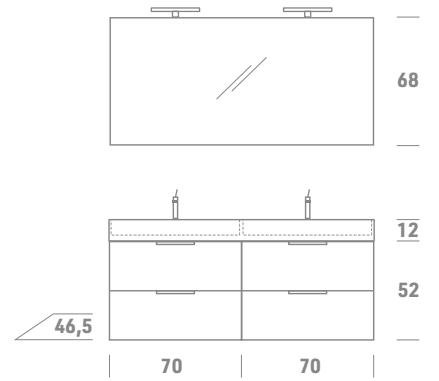

club / smile

Finiture / Finishes / Finitions