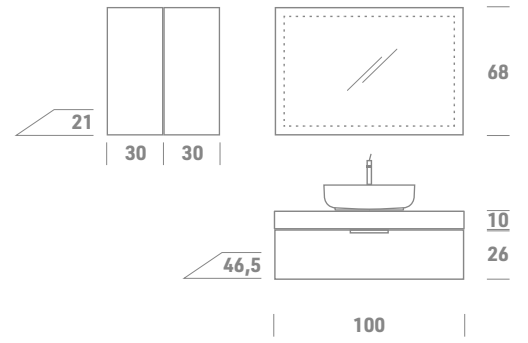

club / smile