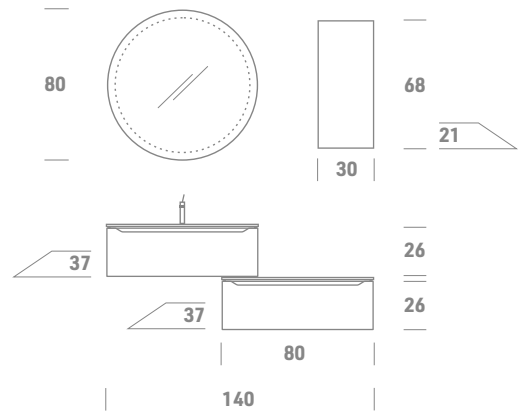

club / soft

BIANCO LUCIDO
Glossy White / Blanc brillant

BIANCO OPACO
Matt White / Blanc mat

SILVER OPACO
Matt Silver / Silver mat

TORTORA OPACO
Matt Tortora / Tortora mat

GRAPHITE OPACO
Matt Graphite / Graphite mat

Colori / Colours / Couleurs