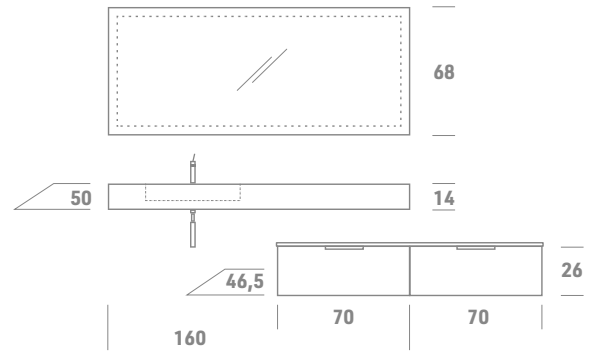

club / smile

| Gres /