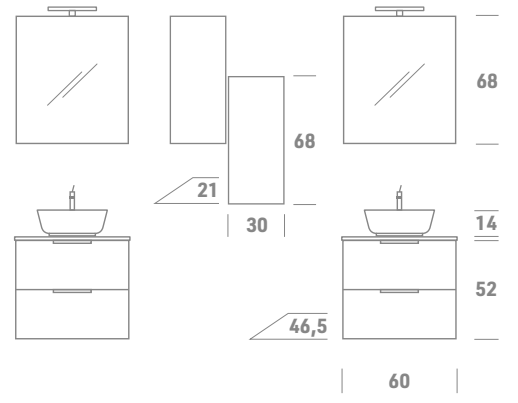

*Smile*

composizioni / compositions / compositions

**020**

smile

Colore / Colour / Couleur  
**Bianco opaco / Matt White / Blanc mat**

Finitura / Finish / Finition  
**Grey**

club / smile

Top / Top / Plan  
L'avano soprapiano / Washbasin countertop / Vasque a poser  
**Ocritech Bianco opaco / Ocritech matt White / Ocritech Blanc mat**